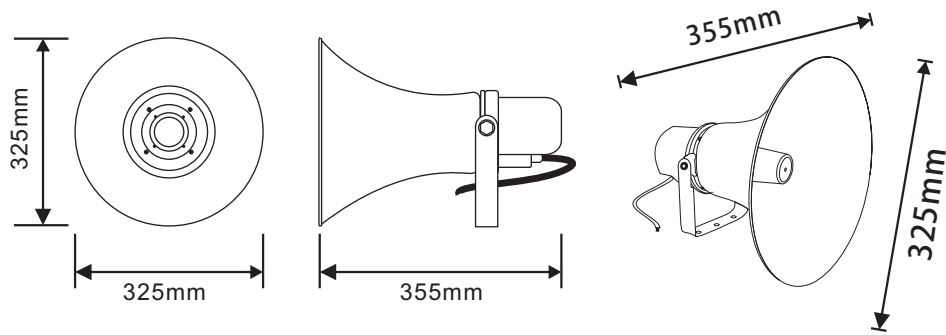

itc

HORN SPEAKER

T-720K

OWNER'S MANUAL

Dimension

Installation

Specifications

Model	T-720K
Power Taps@100V	25W,50W
Power Taps@70V	12.5W,25W
Impedance	Black:COM,Green:400Ω,White:200Ω
Sensitivity(1W/1M)	104dB±3dB
MAX SPL	121dB±3dB
Freq Response	300Hz-14KHz
Protection Grade	IP66
Dimensions	325X325X355mm
Weight	3.1Kg