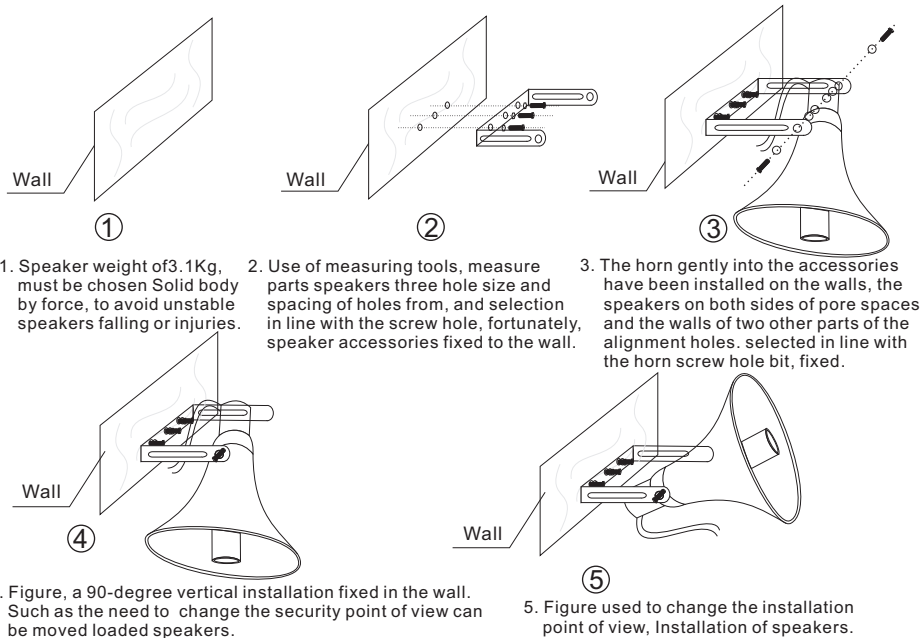

Common warning signs and security

The manual shown warning signs and security is to prevent the improper operation due to personal injury arising from the loss of property, please read before using this product must understand that this manual security symbols and Warning to indicate fully aware of potential risks.

itc

HORN SPEAKER

T-720K

OWNER'S MANUAL

Dimension

Installation

Specifications

Model	T-720K
Power Taps@100V	25W,50W
Power Taps@70V	12.5W,25W
Impedance	Black:COM,Green:400Ω,White:200Ω
Sensitivity(1W/1M)	104dB±3dB
MAX SPL	121dB±3dB
Freq Response	300Hz-14KHz
Protection Grade	IP66
Dimensions	325X325X355mm
Weight	3.1Kg